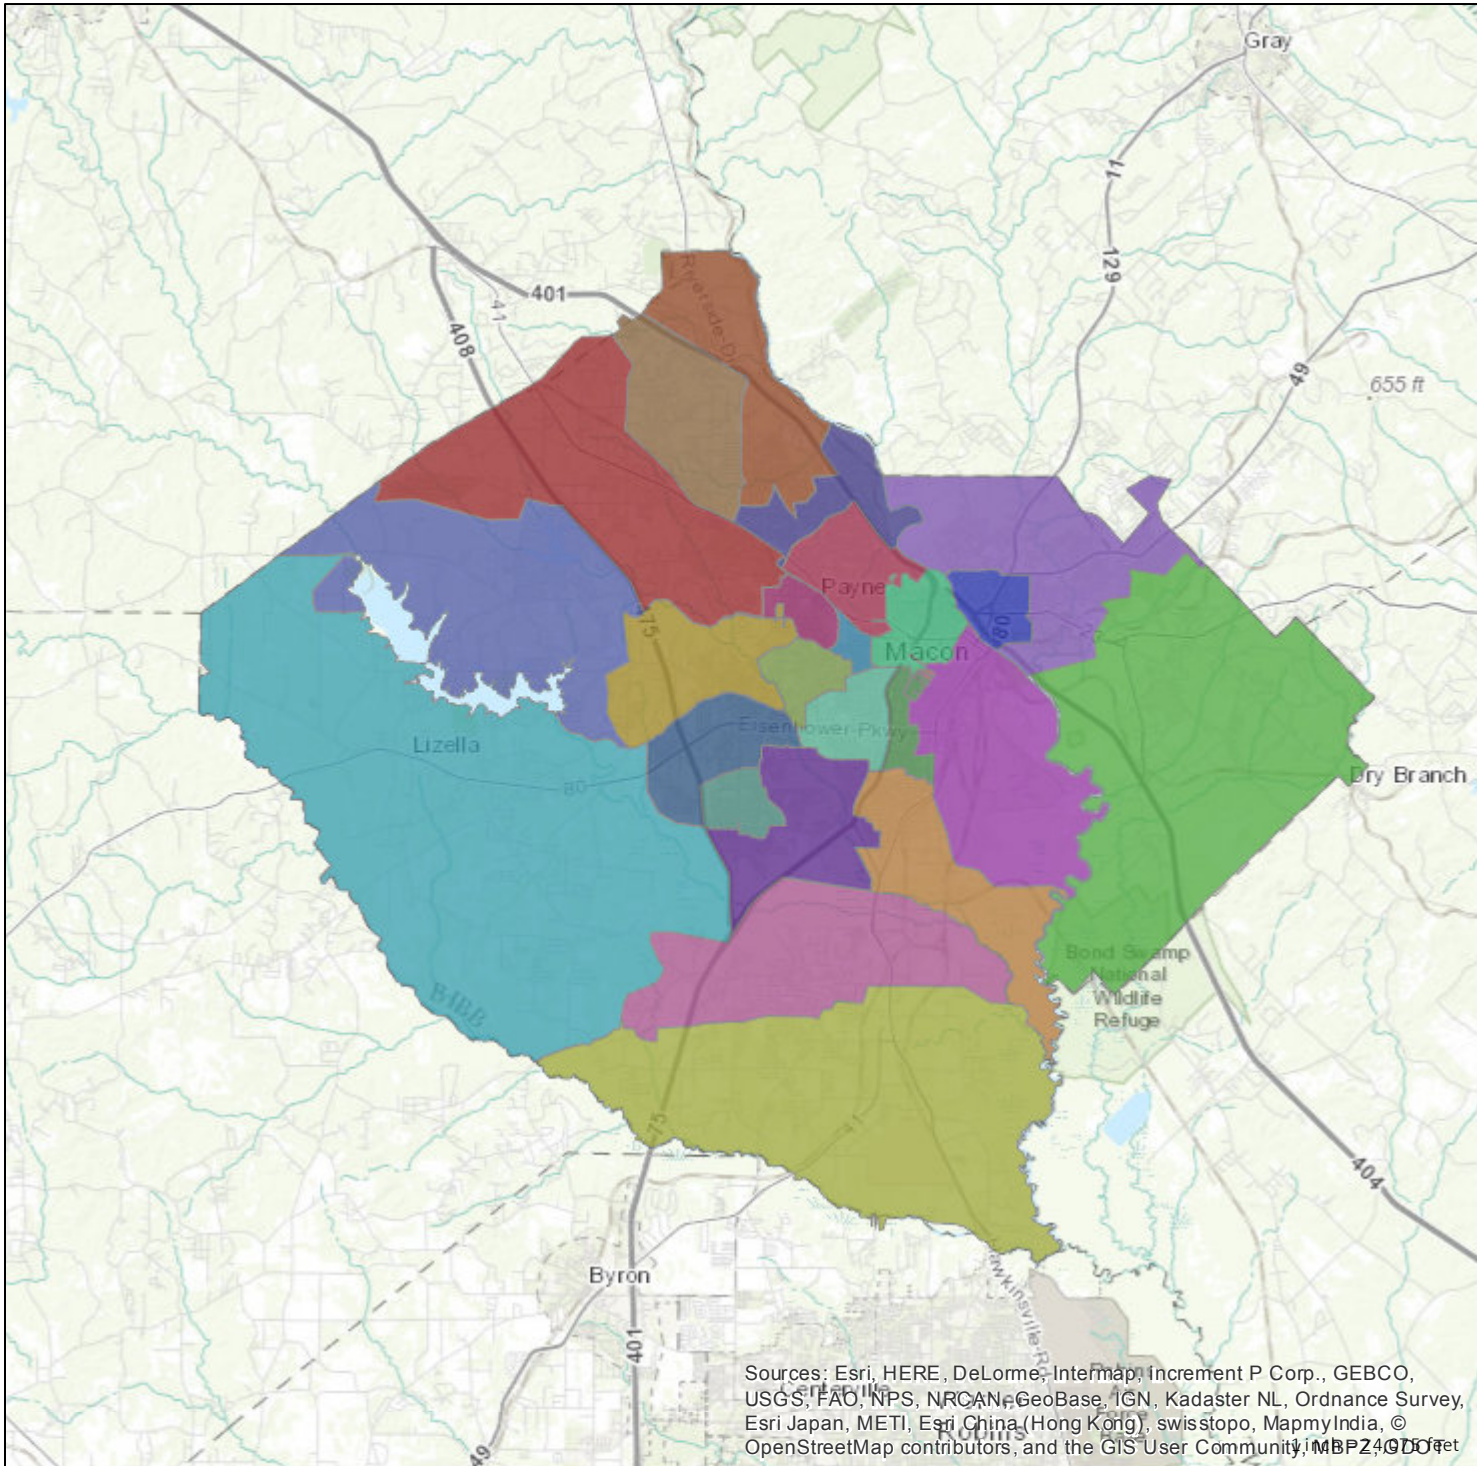

Elementary School Zones

Legend

- Bernd Elementary School
- Brookdale Elementary School (North Zone)
- Brookdale Elementary School (South Zone)
- Bruce Elementary School
- Burdell Elementary School
- Carter Elementary School
- Hartley Elementary School
- Heard Elementary School
- Heritage Elementary School
- Ingram-Pye Elementary School (East Zone)
- Ingram-Pye Elementary School (West Zone 1)
- Ingram-Pye Elementary School (West Zone 2)
- Lane Elementary School
- MLK Elementary School
- Porter Elementary School
- Riley Elementary School
- Skyview Elementary School
- Southfield Elementary School
- Springdale Elementary School
- Taylor Elementary School (North Zone)
- Taylor Elementary School (South Zone)
- Union Elementary School
- Veterans Elementary School (North Zone)
- Veterans Elementary School (South Zone)
- Williams Elementary School

Map Maker: Web AppBuilder for ArcGIS

Sources: Esri, HERE, DeLorme, Intermap, increment P Corp., GEBCO, USGS, FAO, NPS, NRCAN, GeoBase, IGN, Kadaster NL, Ordnance Survey, Esri Japan, METI, Esri China (Hong Kong), swisstopo, MapmyIndia, © OpenStreetMap contributors, and the GIS User Community